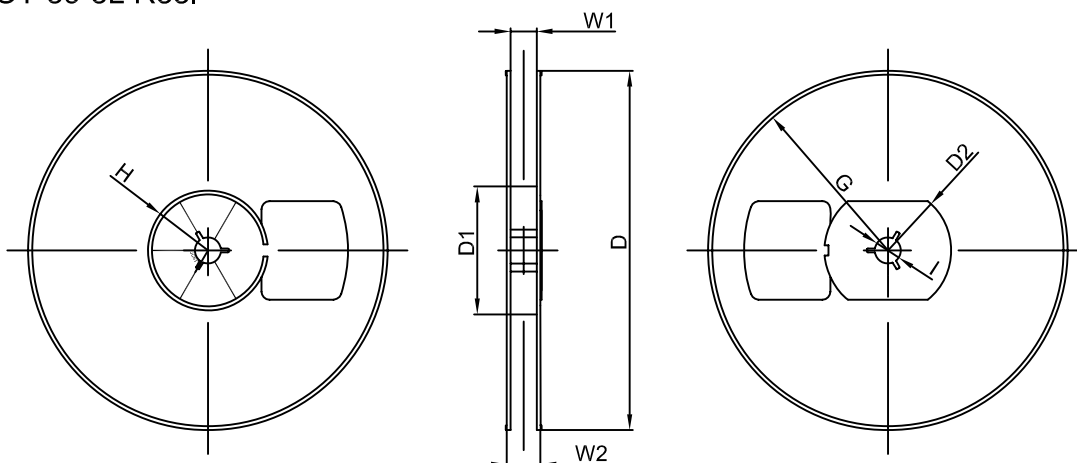

SOT-89-3L Reel

Dimensions are in millimeter								
Reel Option	D	D1	D2	G	H	I	W1	W2
7" Dia	Ø180.00	60.00	R32.00	R86.50	R30.00	Ø13.00	13.20	16.50
Tolerance	+/-2	+/-1	+/-1	+/-1	+/-1	+/-1	+/-1	+/-1

REEL	Reel Size	Box	Box Size(mm)	Carton	Carton Size(mm)	G.W.(kg)
1000 pcs	7 inch	10,000 pcs	210×208×203	40,000 pcs	440×440×230	8.15