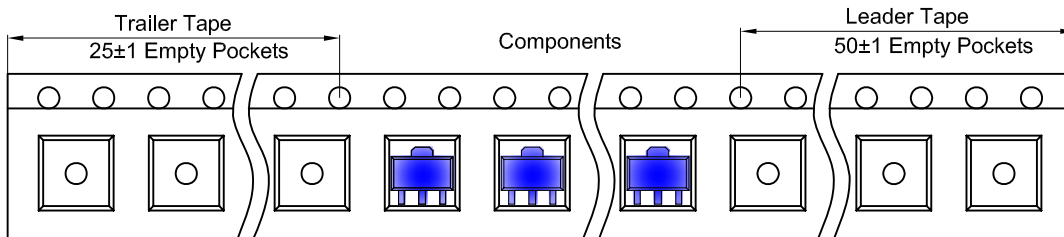

SOT-89-3L Tape Leader and Trailer