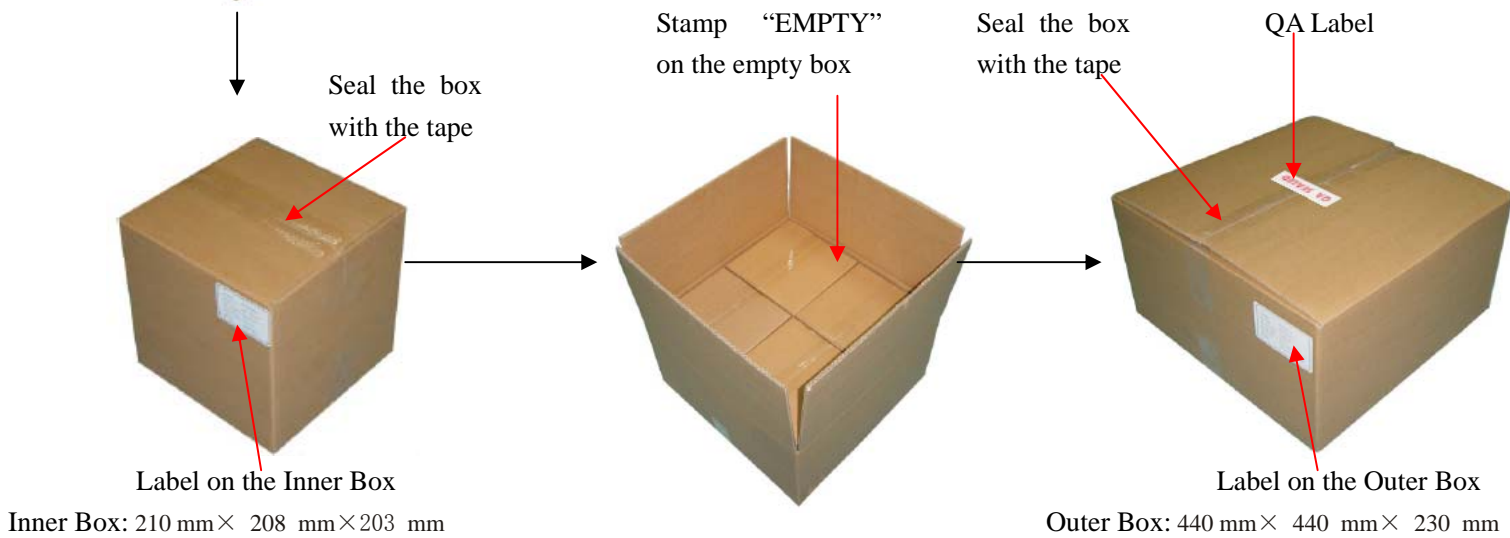

#### Packaging Description:

SOT-89-3L parts are shipped in tape. The carrier tape is made from a dissipative (carbon filled) polycarbonate resin. The cover tape is a multilayer film (Heat Activated Adhesive in nature) primarily composed of polyester film, adhesive layer, sealant, and anti-static sprayed agent. These reeled parts in standard option are shipped with 1,000 units per 7" or 18.0 cm diameter reel. The reels are clear in color and is made of polystyrene plastic (anti-static coated).

Inner Box: 210 mm× 208 mm×203 mm

Outer Box: 440 mm× 440 mm× 230 mm