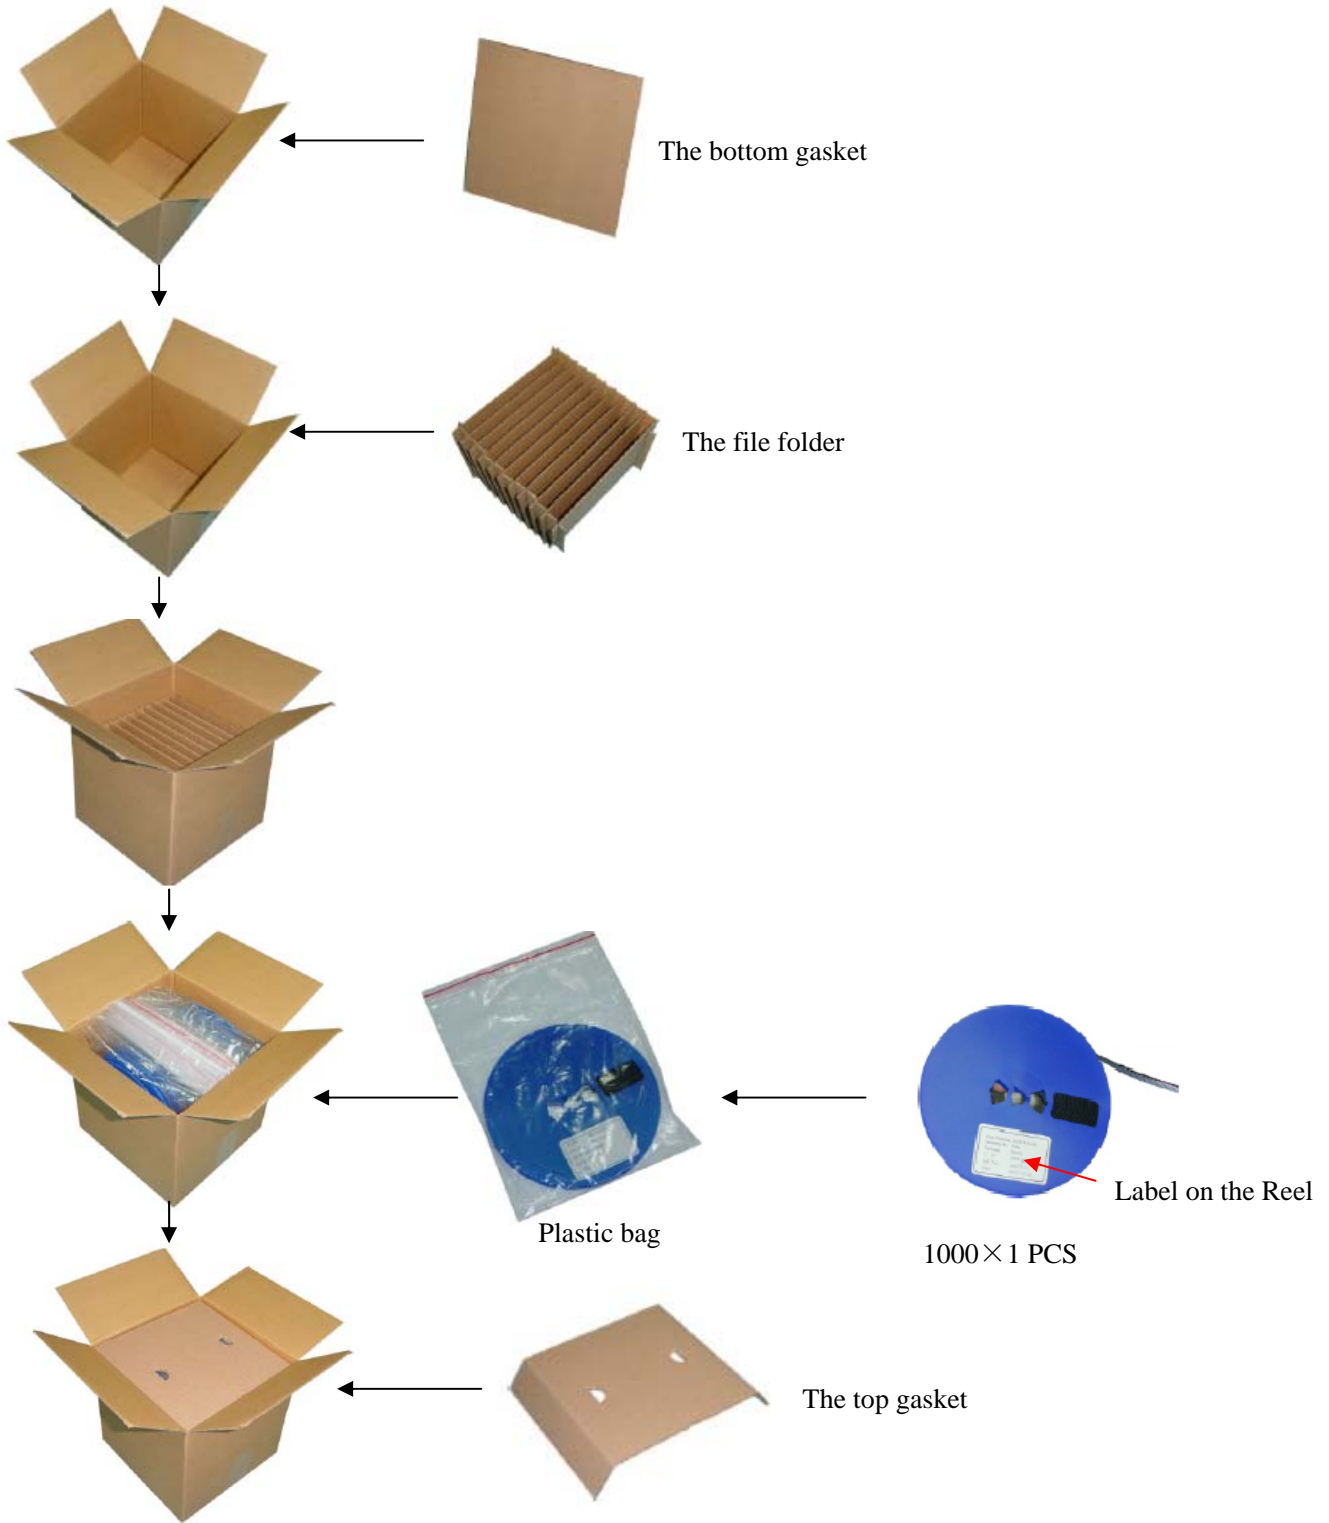

#### Packaging Description:

SOT-89-3L parts are shipped in tape. The carrier tape is made from a dissipative (carbon filled) polycarbonate resin. The cover tape is a multilayer film (Heat Activated Adhesive in nature) primarily composed of polyester film, adhesive layer, sealant, and anti-static sprayed agent. These reeled parts in standard option are shipped with 1,000 units per 7" or 18.0 cm diameter reel. The reels are clear in color and is made of polystyrene plastic (anti-static coated).

### SOT-89-3L Tape Leader and Trailer

### SOT-89-3L Reel

Dimensions are in millimeter								
Reel Option	D	D1	D2	G	H	I	W1	W2
7" Dia	Ø180.00	60.00	R32.00	R86.50	R30.00	Ø13.00	13.20	16.50
Tolerance	+/-2	+/-1	+/-1	+/-1	+/-1	+/-1	+/-1	+/-1

REEL	Reel Size	Box	Box Size(mm)	Carton	Carton Size(mm)	G.W.(kg)
1000 pcs	7 inch	10,000 pcs	210×208×203	40,000 pcs	440×440×230	8.15

Inner Box: 210 mm× 208 mm×203 mm

Outer Box: 440 mm× 440 mm× 230 mm